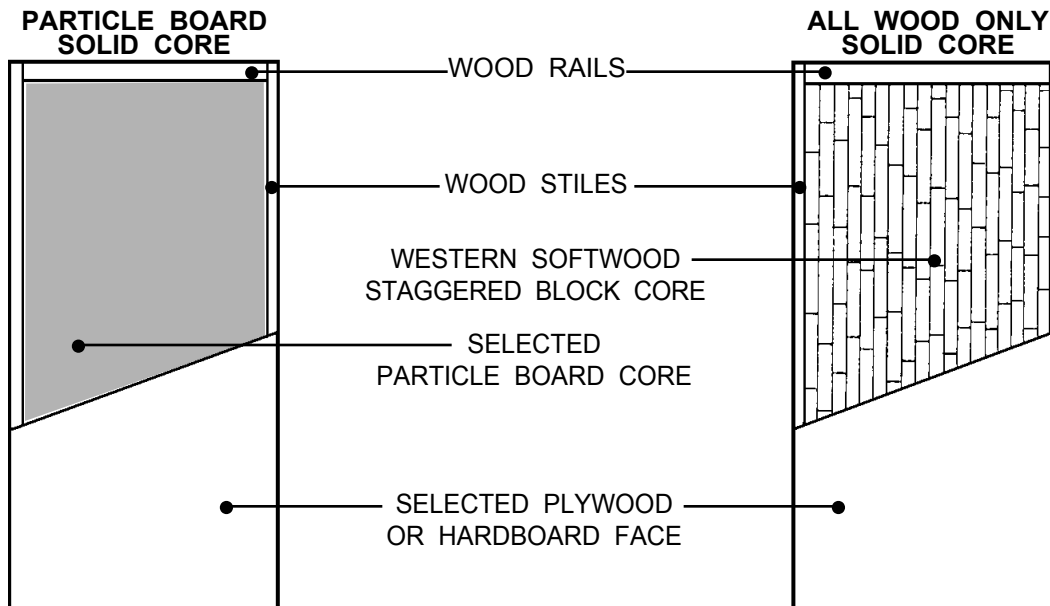

Lifetime **SOLID CORE**

STANDARD SOLID CORE

Subject to Square Edge or Prefit dimensions and tolerances

ADHESIVES: "All-Purpose" interior/exterior glue. Type 1 glue available upon request.

THICKNESS: Available in both, 1-3/8" and 1-3/4".

SIZES: From 1/6 × 6/8 to 4/0 × 8/0.