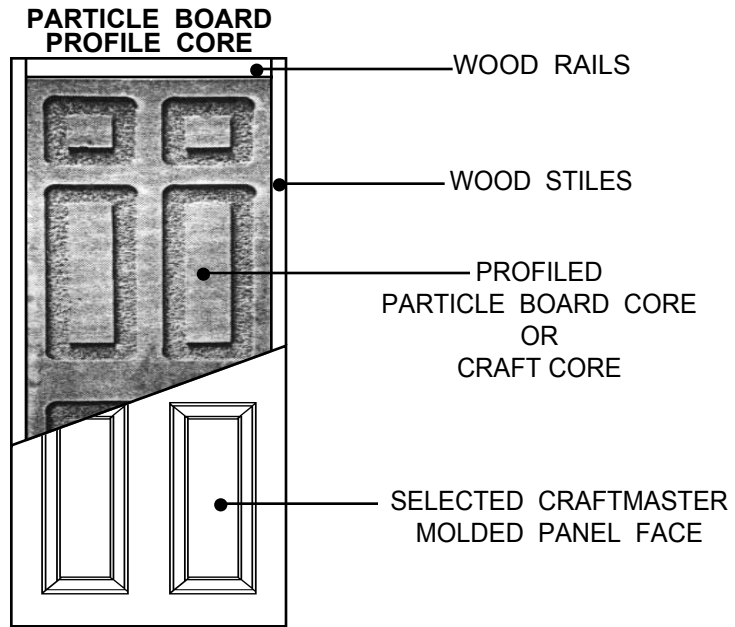

Lifetime **SOLID CORE**

STANDARD SOLID CORE

Subject to Square Edge or Prefit dimensions and tolerances

ADHESIVES: "All-Purpose" interior/exterior glue. Type 1 glue available upon request.

THICKNESS: Available in both, 1-3/8" and 1-3/4".

SIZES: From 1/6 × 6/8 to 4/0 × 8/0.